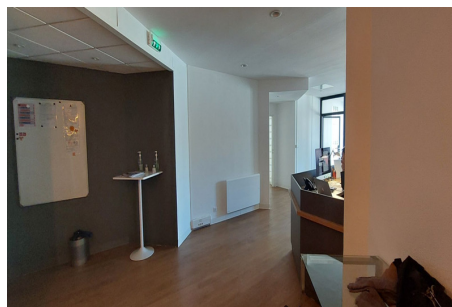

Jama Immobilier - 1 rue des Huilliers - 57000 Metz

T. 03 87 76 16 34 - P. 06 19 14 00 26 - jama.immo@wanadoo.fr - www.jamaimmobilier.com

RCS Metz B 343 577 557 - Code NAF 6810z - SIRET 343 577 557 00022 - Document non contractuel